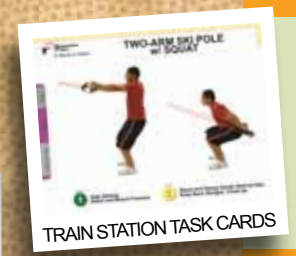

ABC AGILITY LADDER

JUNGLE GYM

JUNGLE GYM / ABC LADDER INTERVAL TRAINING

TRAIN STATION EXTRA CABLE SET

Starter Package II

- Movement Progression Task Cards and DVD
- 6 Jungle Gyms
- 6 Jungle Gym Wall Mounts
- 6 Medicine Balls
- 1 30' ABC Agility Ladder
- Instructional DVDs and Circuit Cards