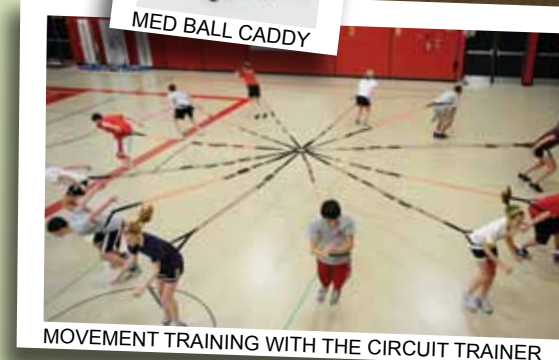

FUNCTIONAL TRAINING IDEAS
- CREATE BETTER MOVERS -

A CLASSROOM CIRCUIT CREATES BETTER MOVERS

LIFELINE JUNGLE GYM / TRAIN STATION COMBO

TURN YOUR SPACE INTO A FITNESS CENTER WITH FUNCTIONAL TRAINING EQUIPMENT THAT IS EFFECTIVE, AFFORDABLE, AND PORTABLE. ELIMINATE DOWN TIME AND BUILD "BETTER MOVERS!"