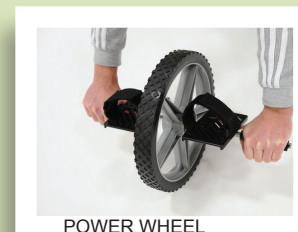

POWER WHEEL