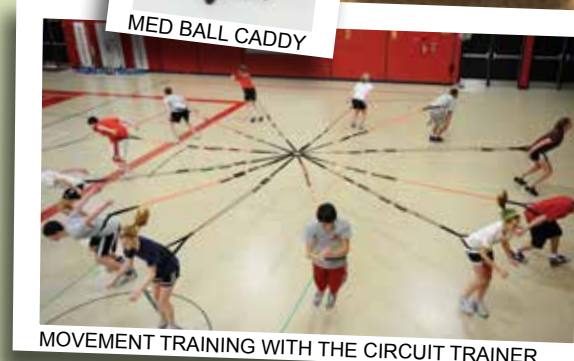

CIRCUIT PACKAGE Rotate small groups through numerous stations. For example, divide a large number of students into groups of 6 students. Each group does a different activity and then rotates. All for the price of one treadmill! **$4,995**

8 PowR Walks	6 Train Station Double Extra Cable Set
8 C-bands	6 Movement Sticks
8 Circuit Trainer Bands	12 Sandbells
1 Center Ring for Circuit Trainer	12 Mini-bands
12 Medicine Balls	6 Power Push-up III
1 Medicine Ball Caddy	6 Power Wheels
6 Jungle Gyms	1 ABC Agility Ladder
6 Jungle Gym Wall Mounts	6 Power Jump Ropes
6 Snap On Wall Mount Train Stations	1 Cable Caddy
6 Train Station Extra Cable Sets	Movement Progression Task Cards and DVD

All packages include shipping and instructional support materials.

CUSTOMIZE YOUR PACKAGE:

foundationalfitness.com

sales@foundationalfitness.com

(888) 957-8880

foundationalfitness.com
product information - videos - photos