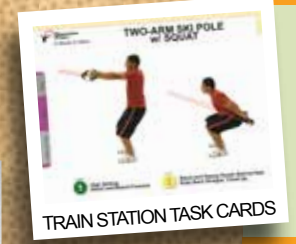

All packages include shipping.

foundationalfitness.com  
 product information - videos - photos

ABC AGILITY LADDER

JUNGLE GYM

JUNGLE GYM / ABC LADDER INTERVAL TRAINING

TRAIN STATION EXTRA CABLE SET

TRAIN STATION TASK CARDS